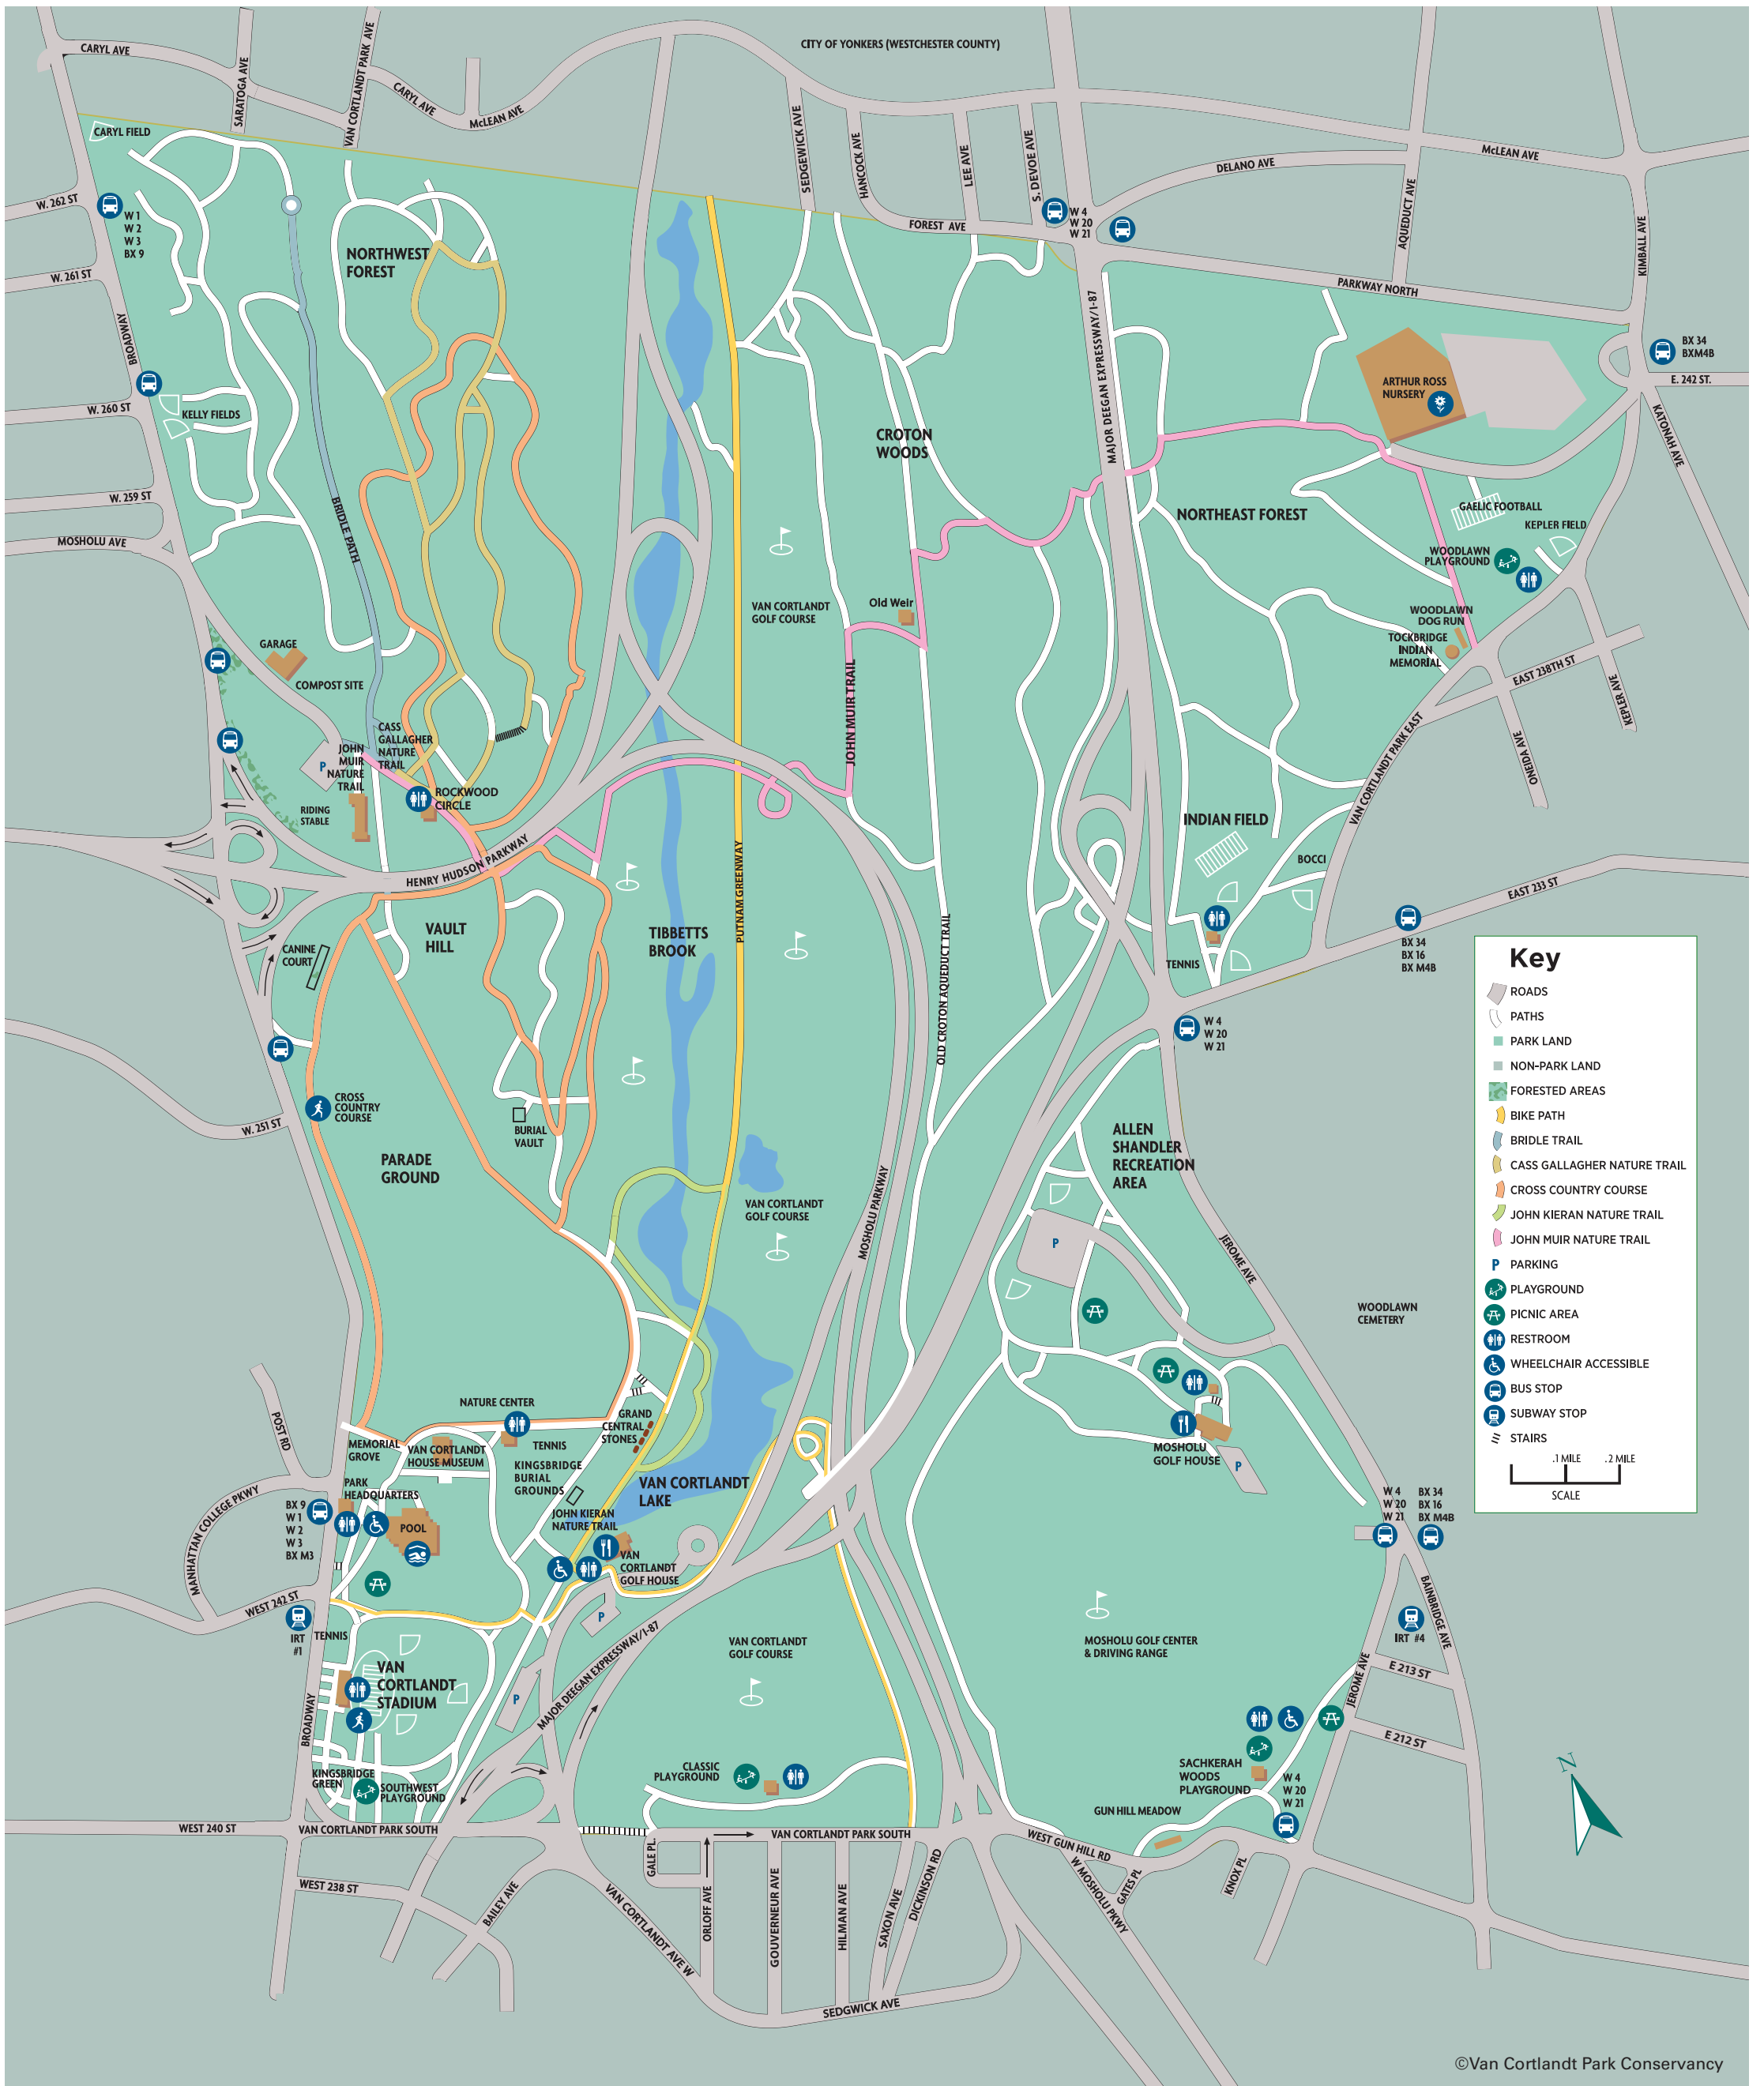

Van Cortlandt Park

Key

- ROADS
- PATHS
- PARK LAND
- NON-PARK LAND
- FORESTED AREAS
- BIKE PATH
- BRIDLE TRAIL
- CASS GALLAGHER NATURE TRAIL
- CROSS COUNTRY COURSE
- JOHN KIERAN NATURE TRAIL
- JOHN MUIR NATURE TRAIL
- P PARKING
- PLAYGROUND
- PICNIC AREA
- RESTROOM
- WHEELCHAIR ACCESSIBLE
- BUS STOP
- SUBWAY STOP
- STAIRS

SCALE
0 .1 MILE .2 MILE